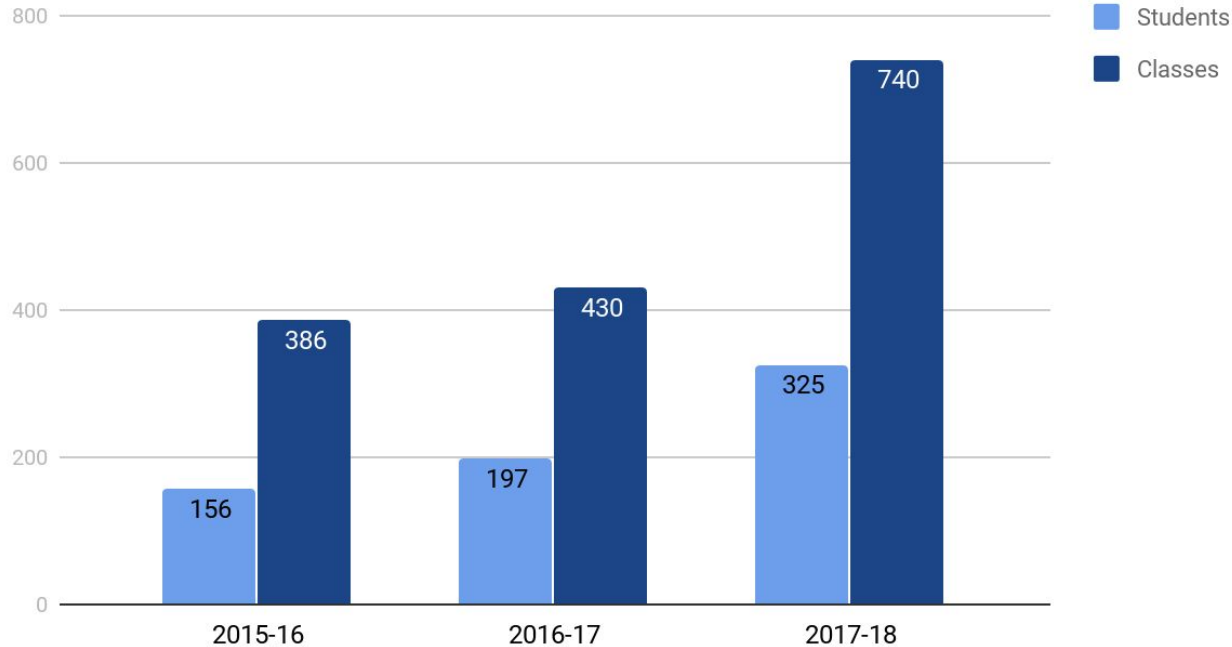

CCP numbers (Career Coach start - June 2016)

Enrollment numbers of students/ classes per school year