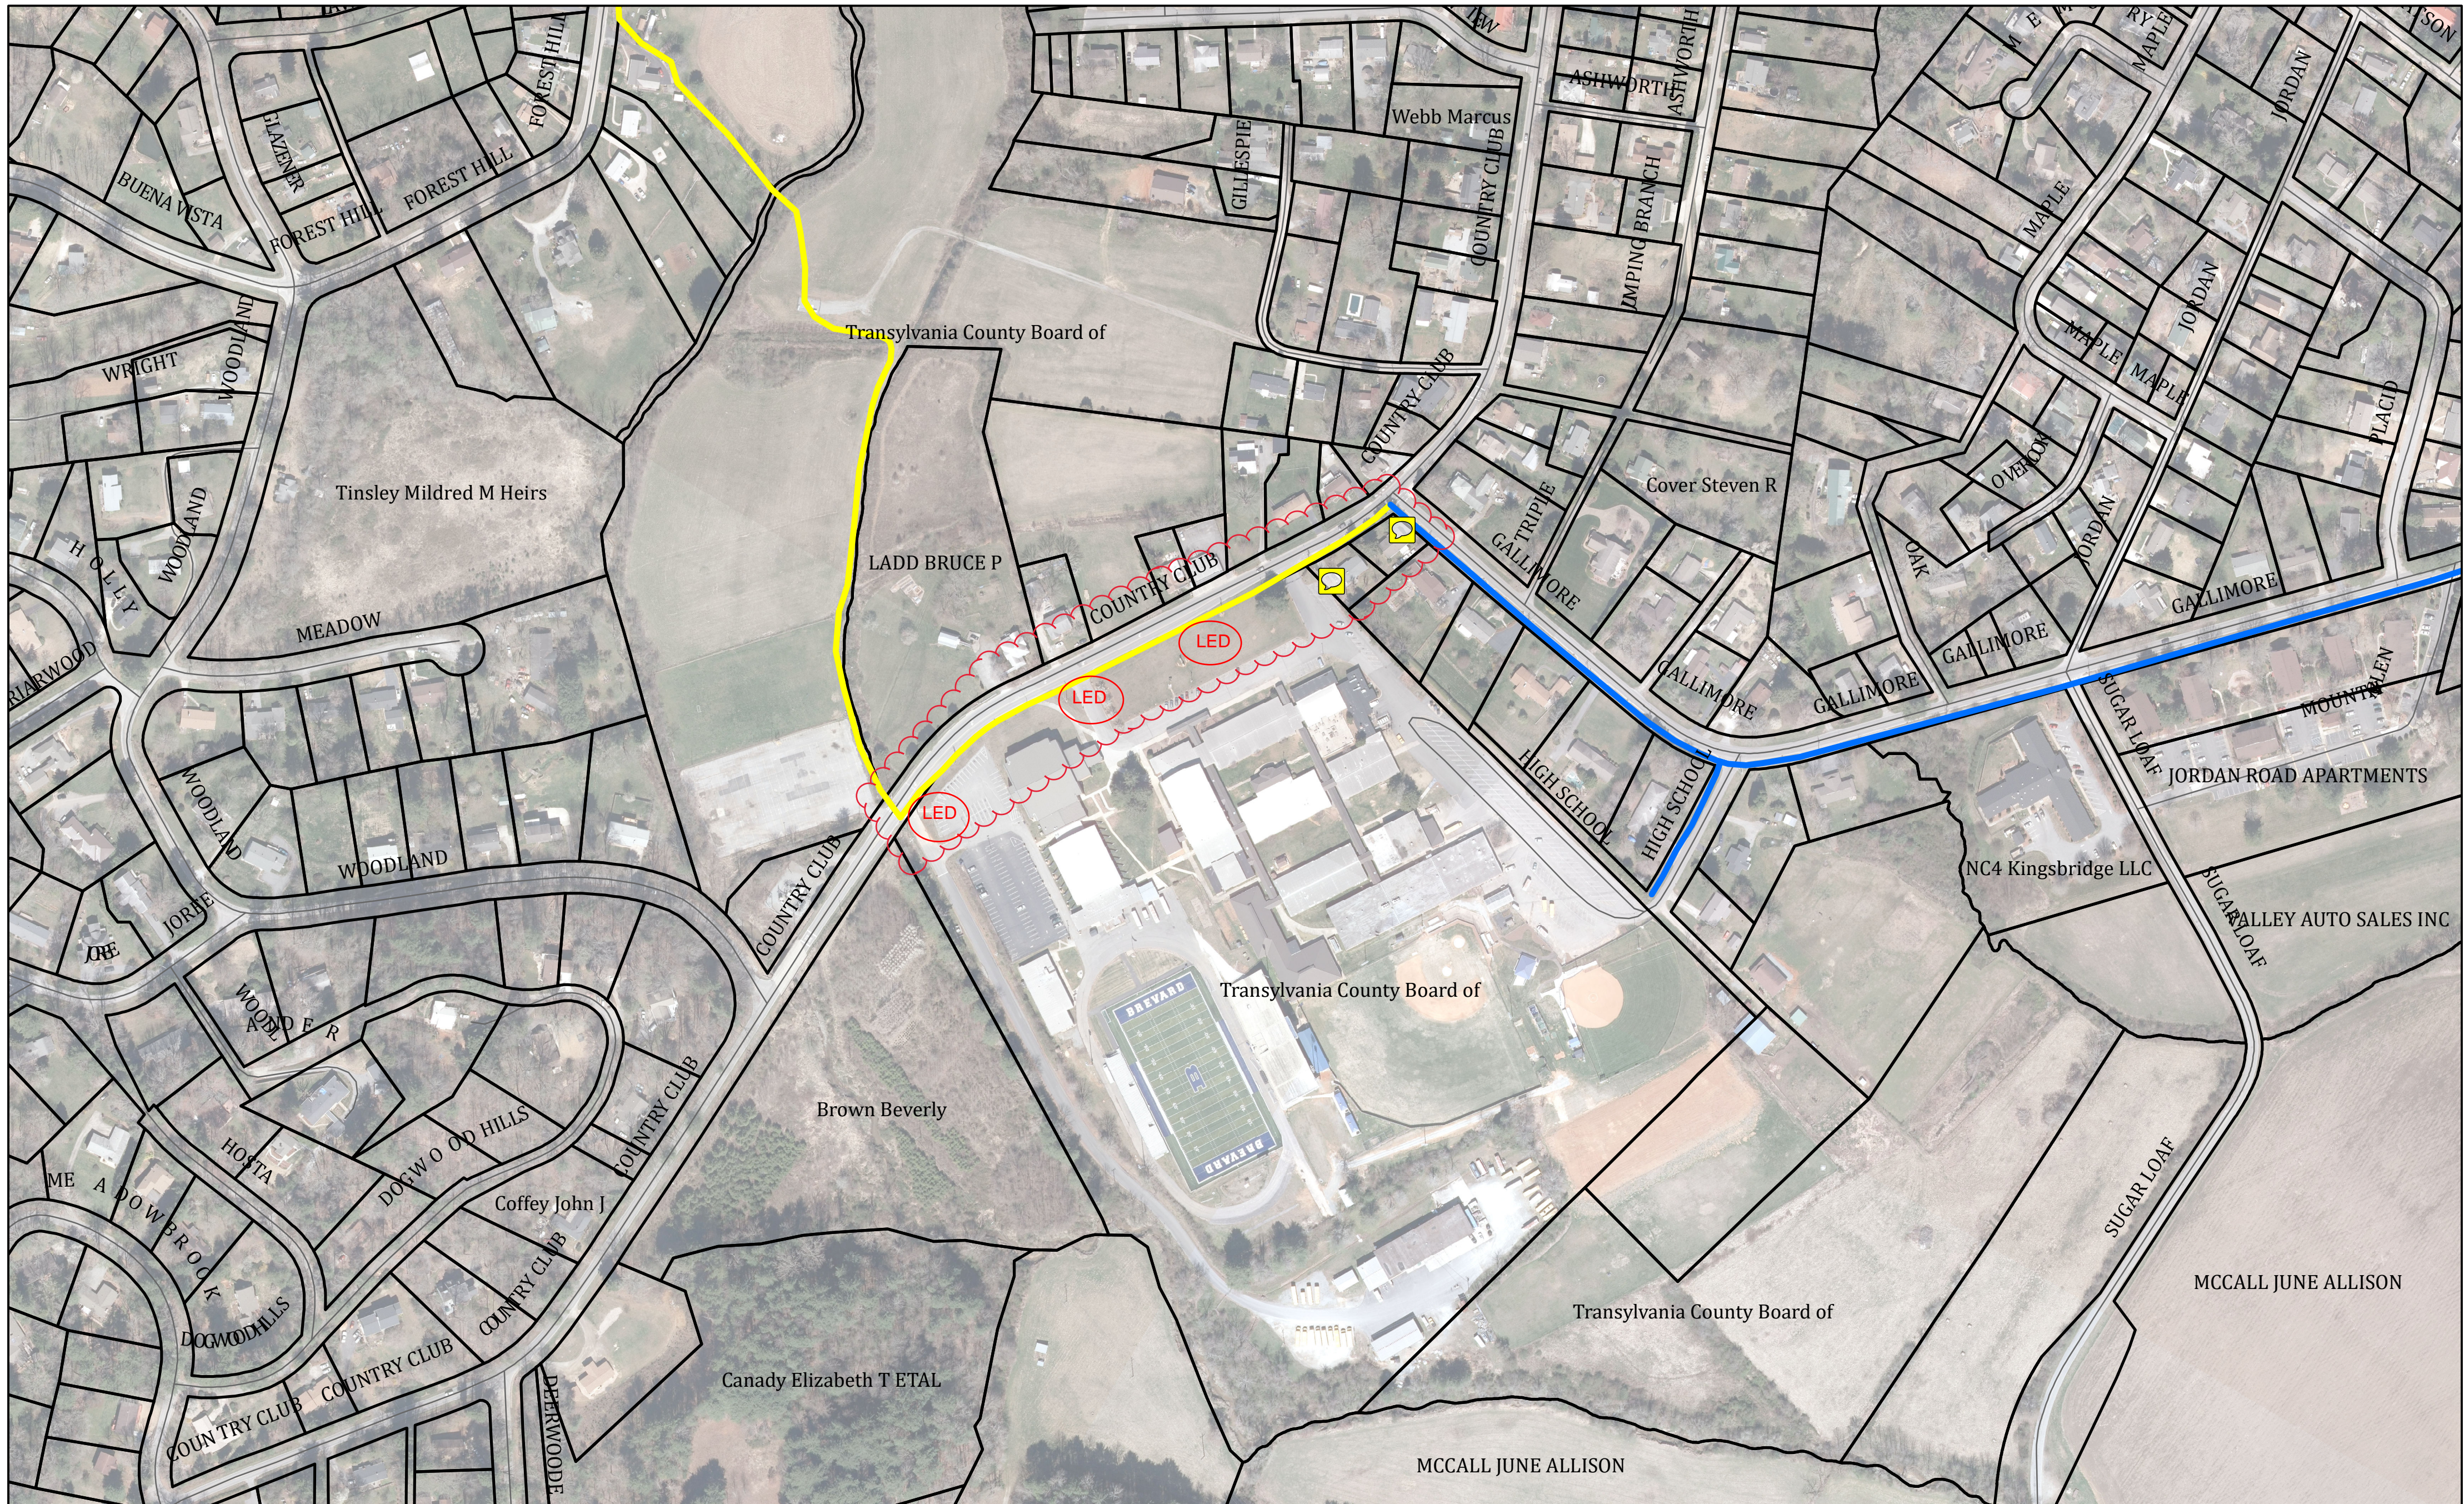

City of Brevard Multi-Use Path Priorities

Streets	Gallimore	<p>1 in = 200 ft</p> <p>0 100 200 400 600 800 Feet</p>
Priority 4	Parcels	