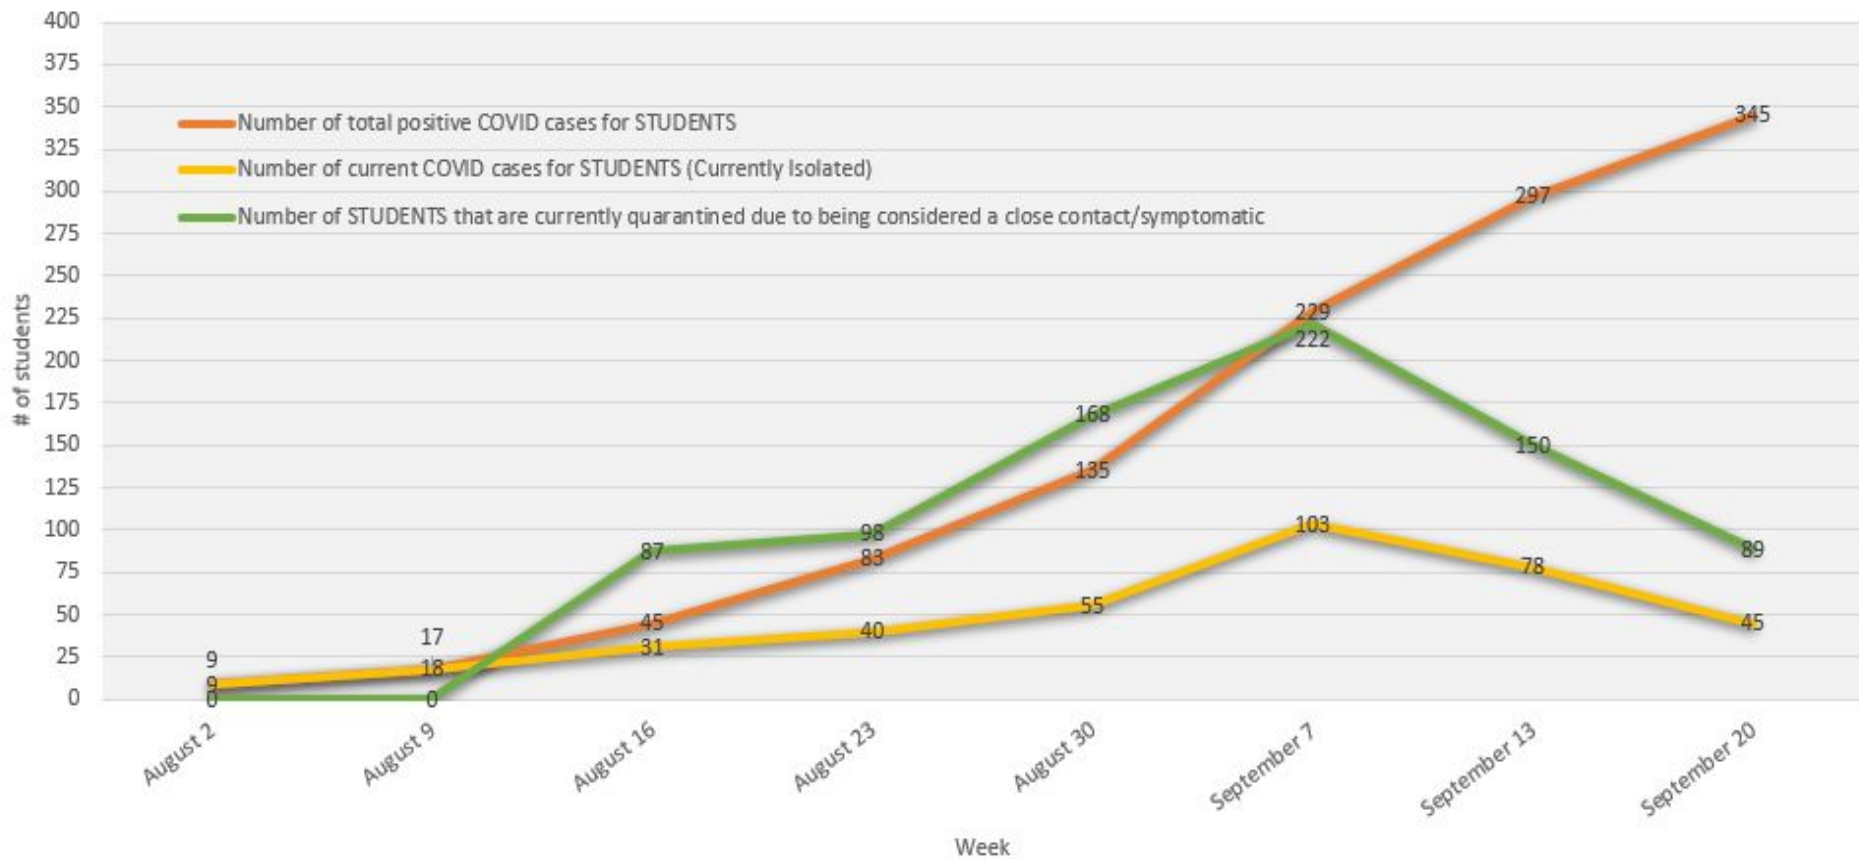

Transylvania County Schools  
Covid Data  
(Updated 9/20/2021)

2021-22 School Year						
School Name	Number of total positive COVID cases for <b>STUDENTS</b> since <b>August 2 (August 2-September 20)</b>	Number of current COVID cases for <b>STUDENTS</b> (Currently Isolated)	Number of <b>STUDENTS</b> that are currently quarantined due to being considered a close contact/symptomatic	Number of total positive COVID cases for <b>STAFF</b> since <b>August 2 (August 2-September 20)</b>	Number of current COVID cases for <b>STAFF</b> (Currently Isolated)	Number of <b>STAFF</b> that are currently quarantined due to being considered a close contact
Brevard Elementary	44	3	13	9	1	0
Pisgah Forest	41	7	10	5	1	0
Rosman Elementary	43	9	21	3	1	2
T.C. Henderson	5	1	1	2	1	0
Brevard Middle	57	11	16	6	0	0
Rosman Middle	25	2	9	2	1	1
Brevard High	74	6	8	5	2	0
Davidson River	12	4	6	4	0	0
Rosman High	44	2	5	10	1	0
Central Office/ Bus Garage	NA	NA	NA	2	0	0
<b>Totals</b>	<b>345</b>	<b>45</b>	<b>89</b>	<b>48</b>	<b>8</b>	<b>3</b>

## Transylvania County Schools Weekly Summary

Date (Week of)	Number of total positive COVID cases for <b>STUDENTS</b> since <b>August 2</b>	Number of current COVID cases for <b>STUDENTS</b> (Currently Isolated)	Number of <b>STUDENTS</b> that are currently quarantined due to being considered a close contact	Number of total positive COVID cases for <b>STAFF</b> since <b>August 2</b>	Number of current COVID cases for <b>STAFF</b> (Currently Isolated)	Number of <b>STAFF</b> that are currently quarantined due to being considered a close contact
8/2	9	9	0	3	3	0
8/9	18	17	0	7	6	0
8/16	45	31	87	14	9	6
8/23	83	40	98	22	11	2
*8/27 (end of week)	118	49	169	23	6	3
8/30	135	55	168	24	2	1
9/7	229	103	222	36	15	3
9/13	297	78	150	45	10	4
9/20	345	45	89	48	8	3

# Student COVID Data Weekly Summary TCS 2021-22