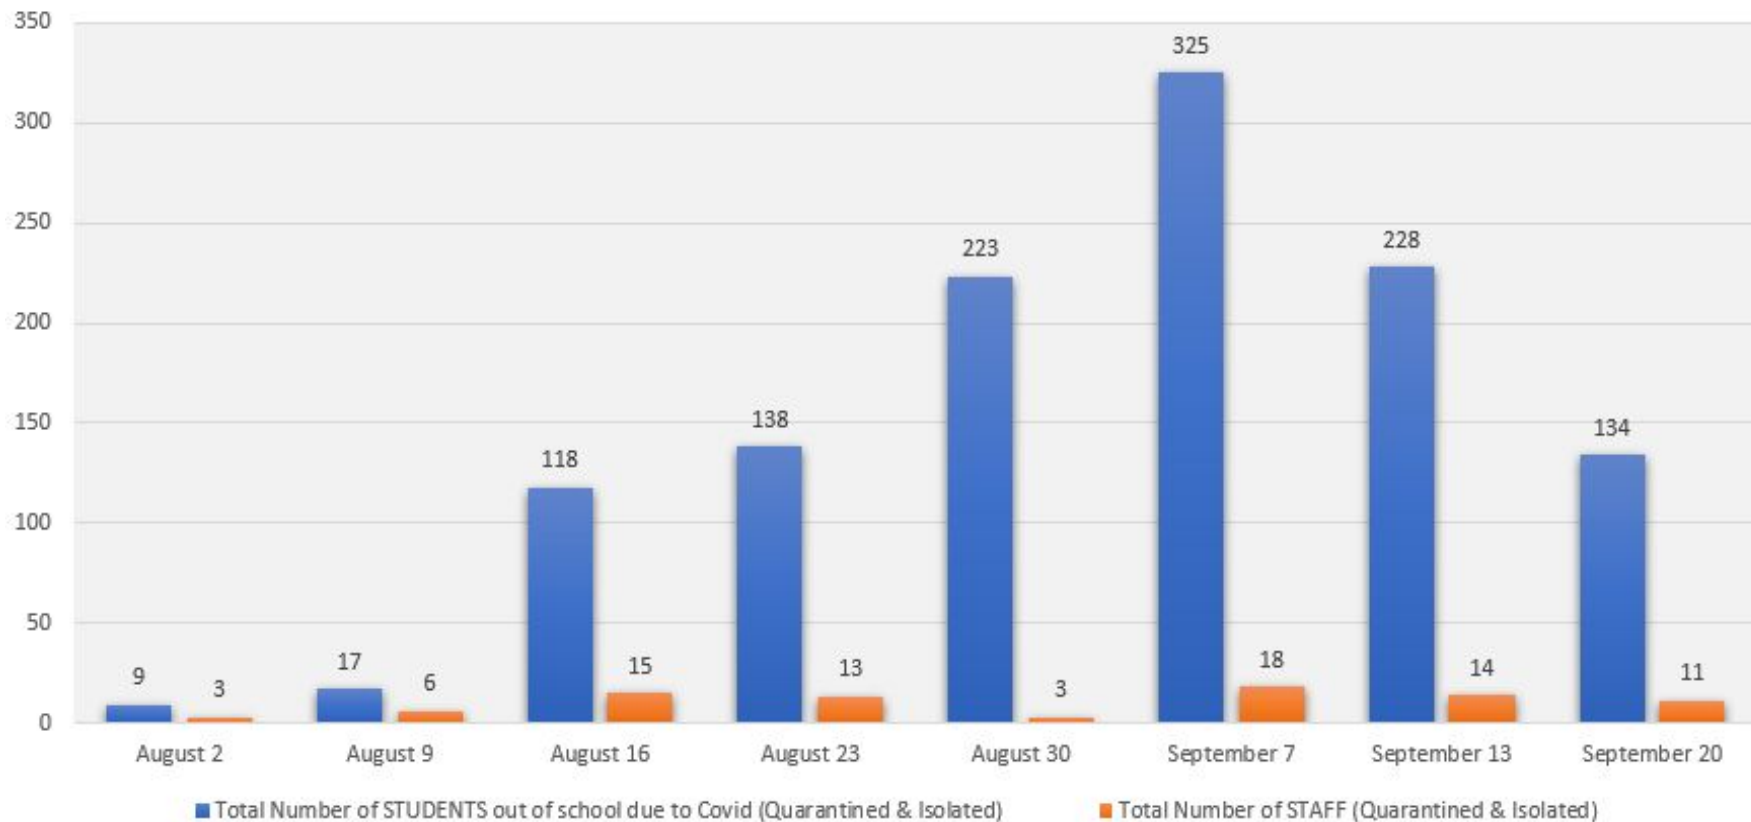

Students and Staff Quarantined or Isolated Weekly Summary TCS 2021-22

CORONAVIRUS

[Transylvania County Schools](#) / [District Info](#) / Coronavirus

Transylvania
County Schools

Transylvania County Schools

Teaching Everyone Takes Everyone

225 Rosenwald Lane, Brevard, NC 28712
Phone 828-884-6173 | Fax 828-884-9524

COVID-19 Dashboard

COVID-19 Dashboard : Transylvania County Schools

School	Number of current COVID cases for STUDENTS/STAFF (Currently Isolated)	Number of STUDENTS/STAFF that are currently quarantined due to being considered a close contact or are symptomatic (Currently Quarantined)
Brevard Elementary	5	15
Pisgah Forest	7	7
Rosman Elementary	13	23
T.C. Henderson	2	2
Brevard Middle	11	14
Rosman Middle	3	8
Brevard High	13	17
Davidson River	3	4
Rosman High	11	7
Totals	68	97

*The dashboard will be updated weekly on Friday afternoon. Updated 9/17/2021