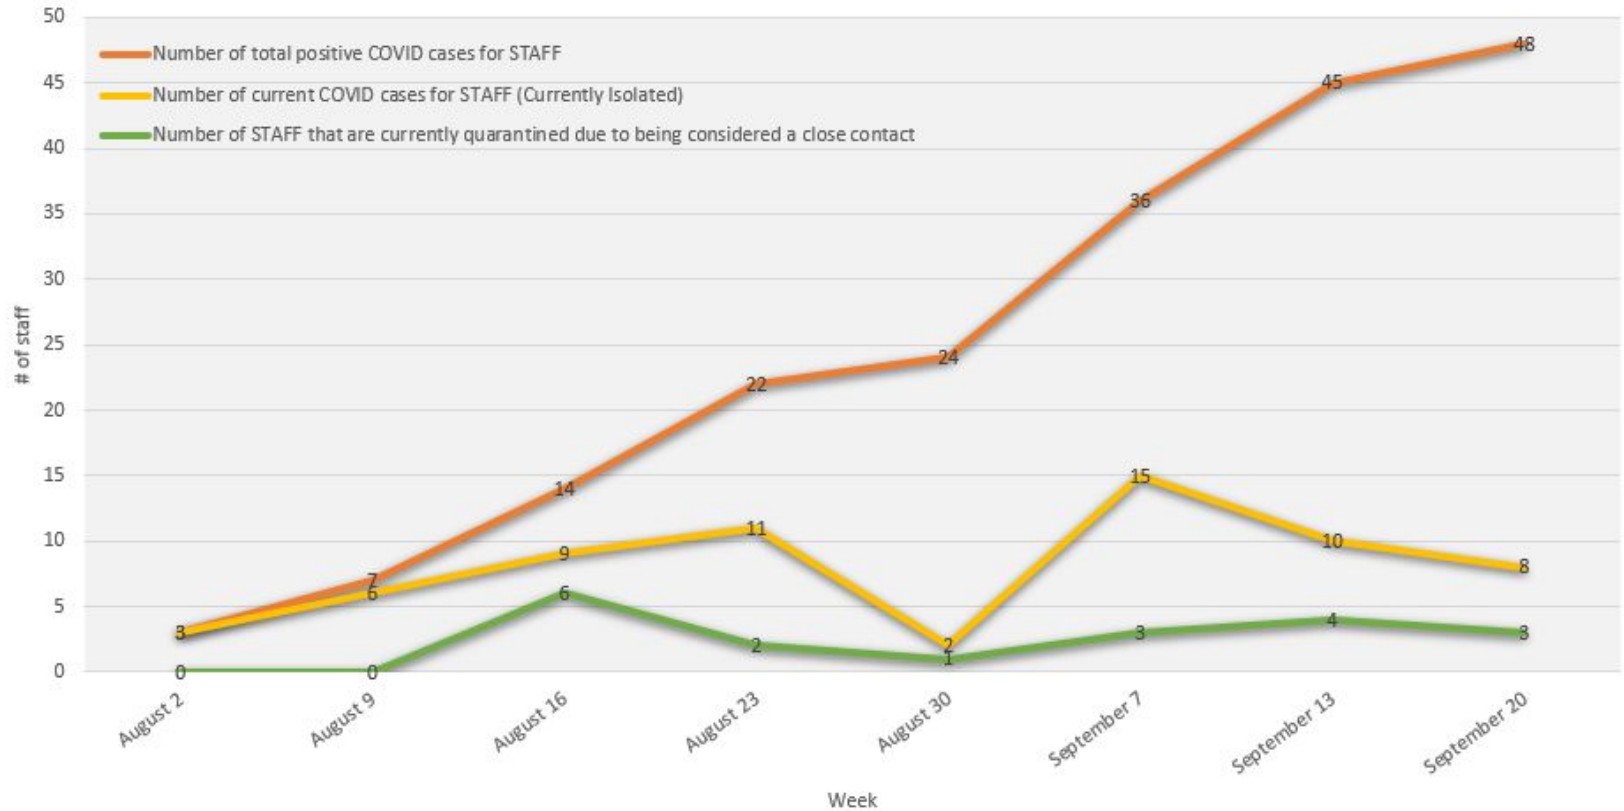

Staff Covid Data Weekly Summary TCS 2021-22