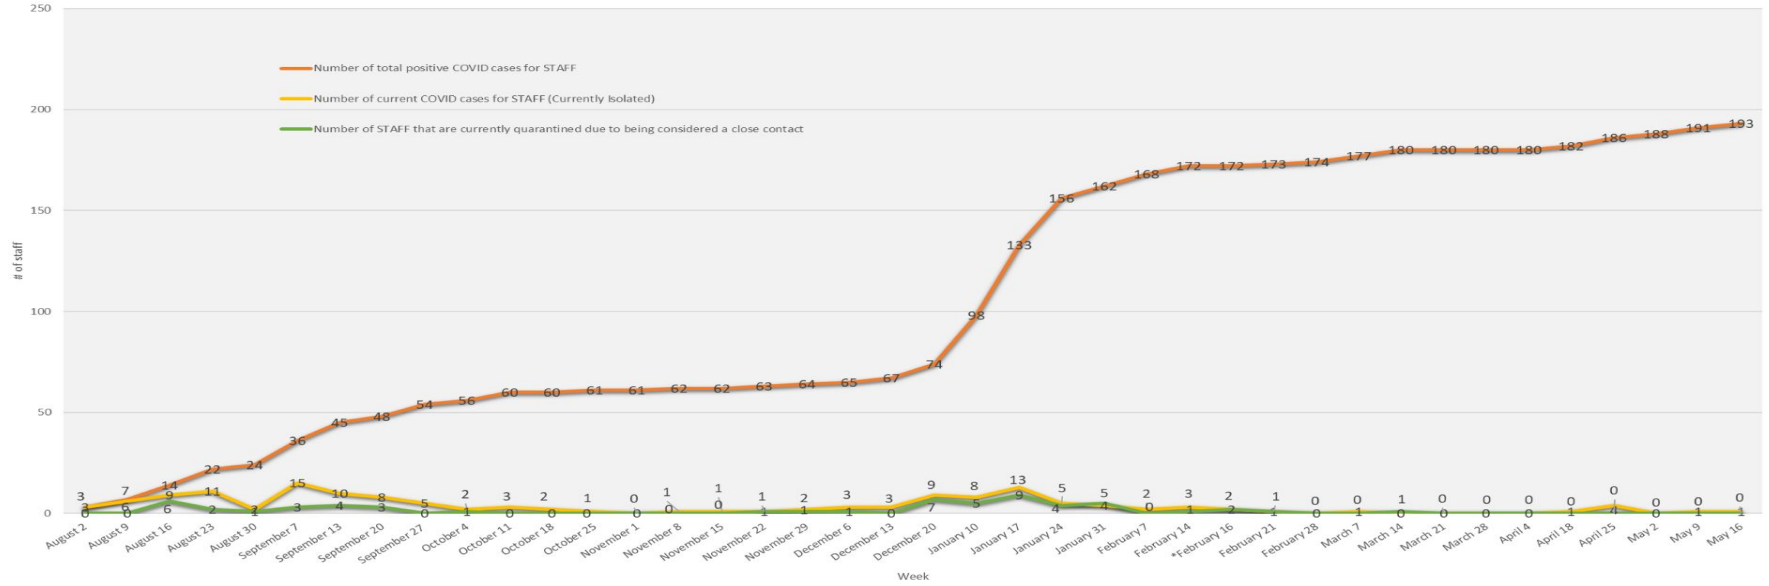

Staff Covid Data Weekly Summary TCS 2021-22