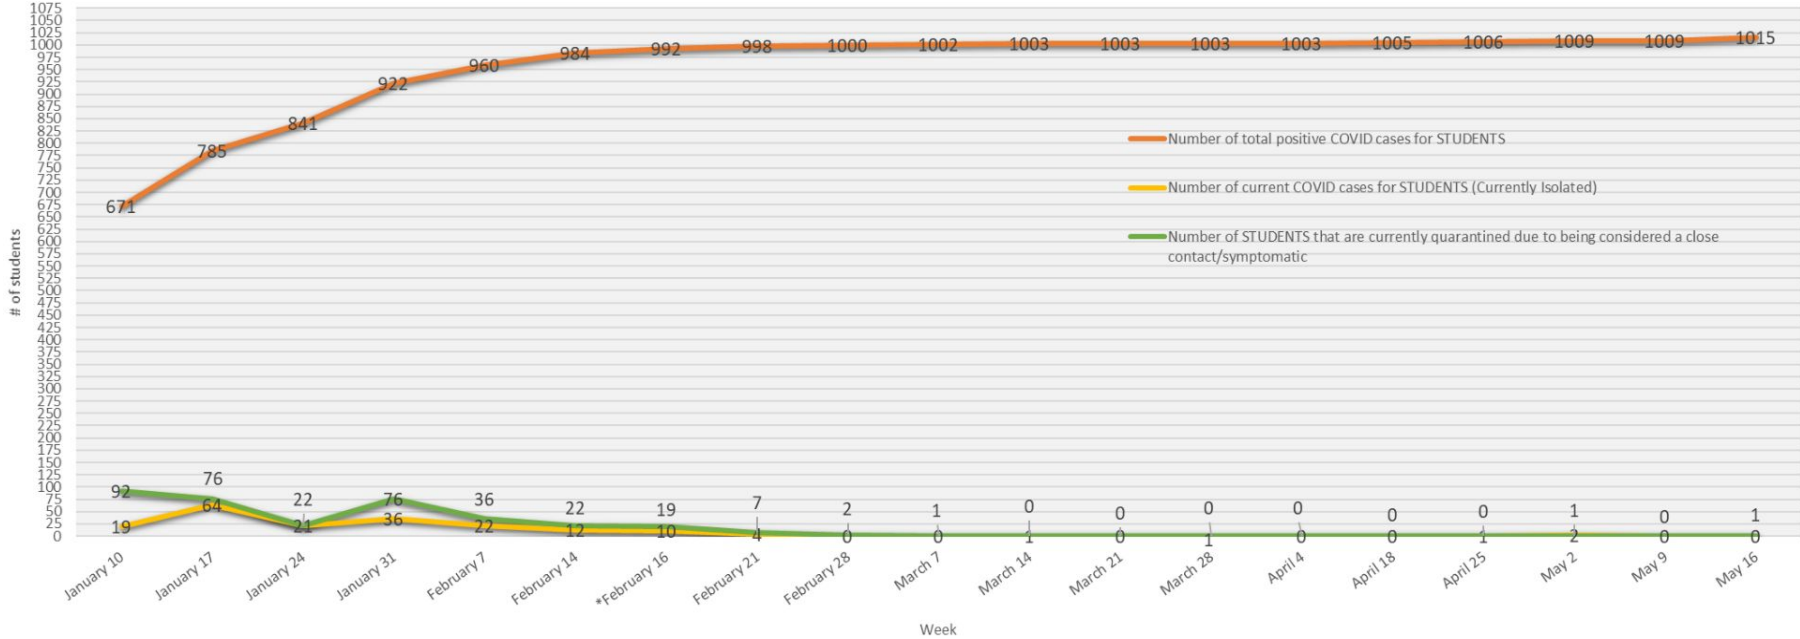

Student COVID Data Weekly Summary TCS 2021-22